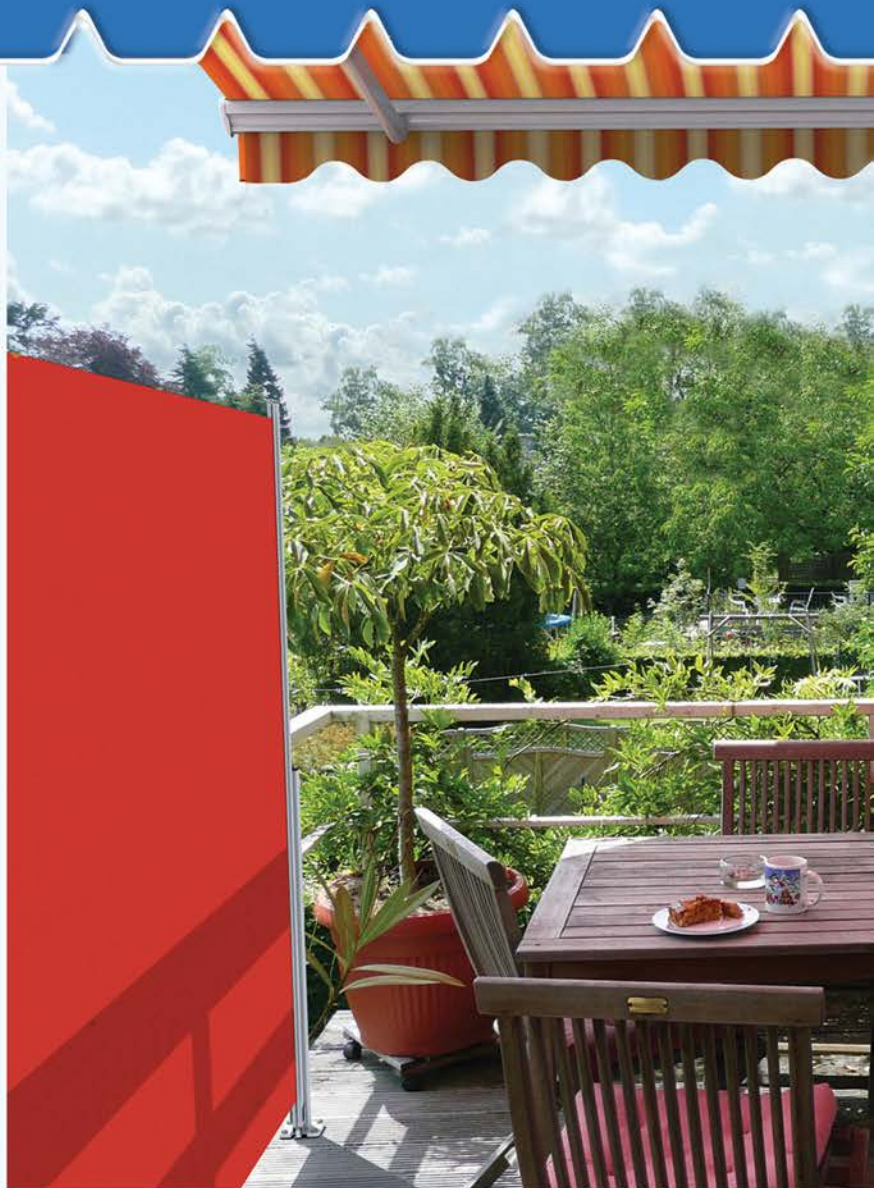

Betterliving

A W N I N G S
SHADES • CANOPIES

An innovation in shade performance and privacy

Horizontal shades from Betterliving!

When you need sun protection, privacy or a wind barrier on your deck, patio, porch, balcony or terrace - the Betterliving horizontal shade is the perfect solution. Our stylish retractable fabric panels can be used when and where you need it.

The retractable fabric panel slides easily on a bottom caster, hooks into the post and is equipped with a secure-lock braking system for safe and convenient operation.

Added beneath a retractable patio awning, our horizontal shades create a comfortable retreat for added outdoor living. The shades are available in heights from 46 inches to 96 inches and can project up to 13 feet.

CALL TODAY FOR MORE INFORMATION!

www.BetterlivingSunrooms.com

BETTERLIVING retractable fabric HORIZONTAL SHADES

Our horizontal shades are available (A) mounted between two wall surfaces or (B) between one wall surface and a floor mounted post.