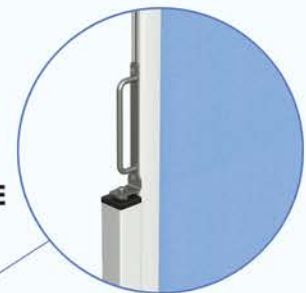

Minimum 46" to a maximum 96"

PROJECTION

Minimum 36" (3 ft) to maximum 156" (13 ft)

(depending on cassette height and fabric)

Height and Projection available in 1 inch increments

FABRICS

- Shadeview Screen Fabric
- Mermet (Satine, Vienne, Natte) Screen Fabric
- Northport series Acrylic Fabric*
- Additional fabrics available - special order

*When using acrylic fabric, any horizontal shade with a height over 48" will have vertical seams.

PROJECTION:

from 3' to 13' in 1 inch increments

CASSETTE HEIGHT:

minimum 46" to maximum 96" in 1" increments

FABRIC HEIGHT:

40" to 90" in 1 inch increments (6" less than cassette height)

HANDLE

OPTIONAL MOUNTED FLOOR POST