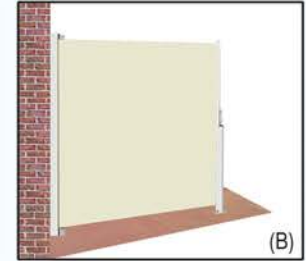

The retractable fabric panel slides easily on a bottom caster, hooks into the post and is equipped with a secure-lock braking system for safe and convenient operation.

Added beneath a retractable patio awning, our horizontal shades create a comfortable retreat for added outdoor living. The shades are available in heights from 46 inches to 96 inches and can project up to 13 feet.

CALL TODAY FOR MORE INFORMATION!

www.BetterlivingSunrooms.com

BETTERLIVING retractable fabric HORIZONTAL SHADES

Our horizontal shades are available (A) mounted between two wall surfaces or (B) between one wall surface and a floor mounted post.